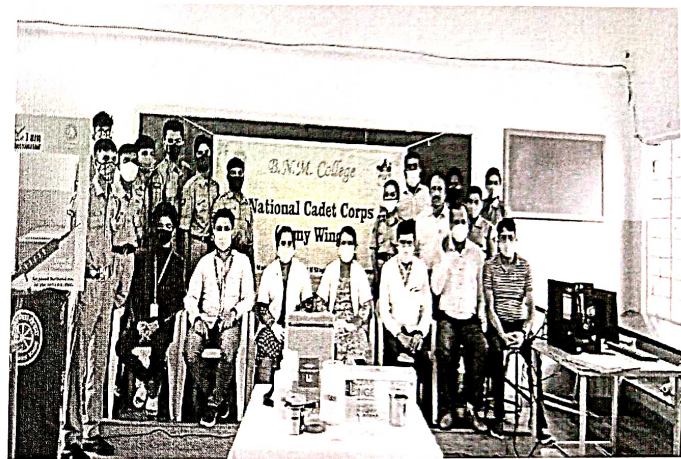

BNM Degree College

COVID Vaccination Drive

Principal Grade-I
B.N.M. Degree College
Banashankari 2nd Stage
Bangalore-560 070.